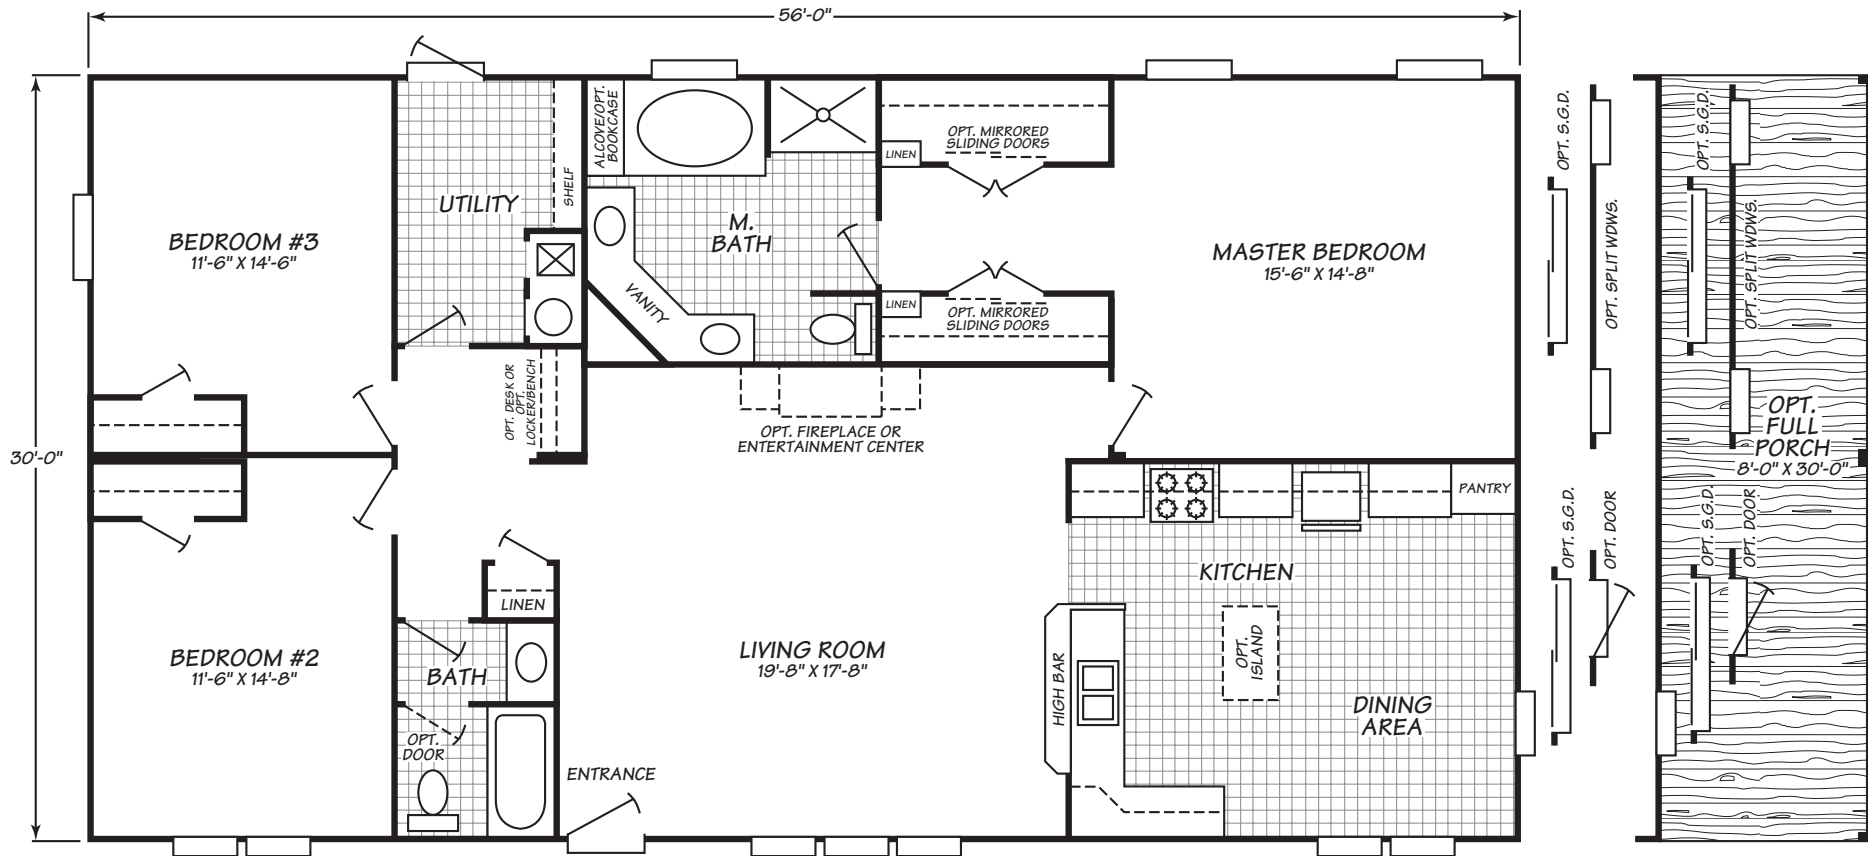

Meadowbrook Series Model 0563M

3 Bedrooms • 2 Baths • 1,680 Square Feet

Fleetwood Homes reserves the right to change colors, prices, specifications, models, dimensions and materials without notice. Rendering and diagrams are meant to be representative and, in keeping with Fleetwood's policy of constant updating and improvement, may vary from the actual home. All dimensions are nominal and approximated. Square footage is measured from exterior wall to exterior wall, and is an approximate figure. Length indicated in floorplans is floor length only. The length of the hitch is not included. (Add four feet to arrive at transportable length.) Ask your retailer for specifics. PRICES AND SPECIFICATIONS SUBJECT TO CHANGE WITHOUT NOTICE OR OBLIGATION.