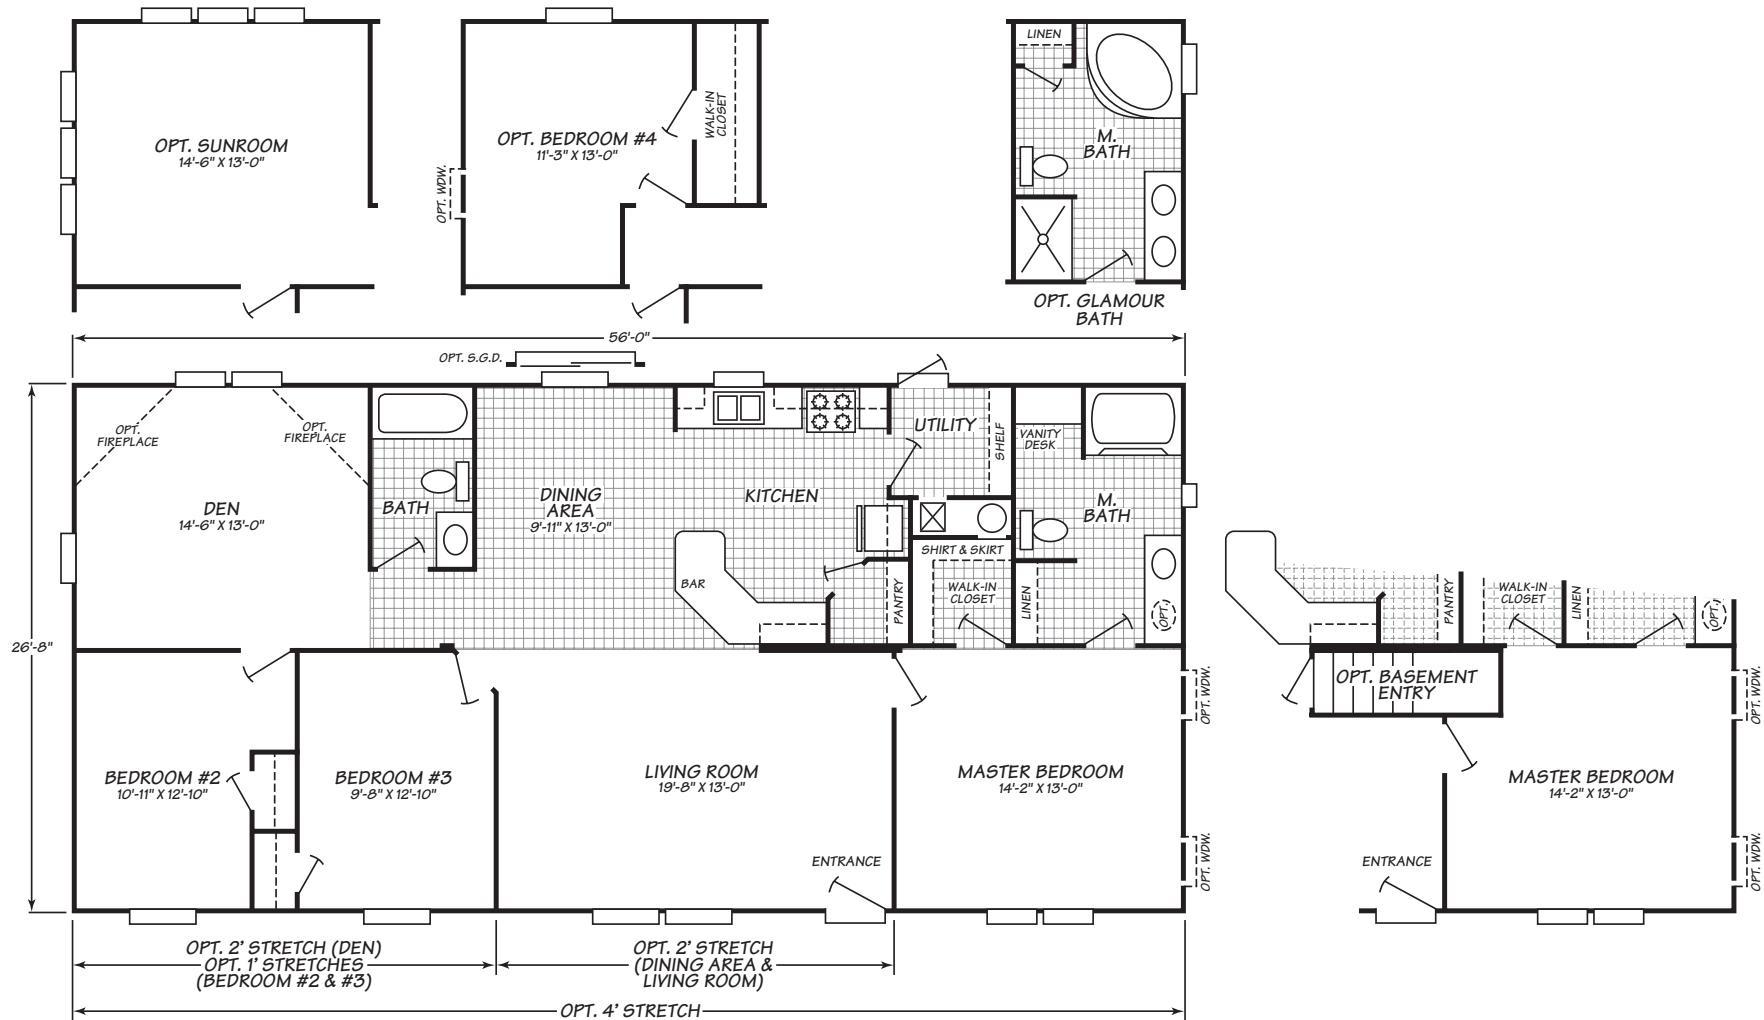

Meadowbrook Series Model 4563M

3 Bedrooms • 2 Baths • 1,492 Square Feet

Windows shown reflect standard aluminum windows. Selection of optional thermal pane (vinyl) windows may affect the size and number of windows.

Fleetwood Homes reserves the right to change colors, prices, specifications, models, dimensions and materials without notice. Rendering and diagrams are meant to be representative and, in keeping with Fleetwood's policy of constant updating and improvement, may vary from the actual home. All dimensions are nominal and approximated. Square footage is measured from exterior wall to exterior wall, and is an approximate figure. Length indicated in floorplans is floor length only. The length of the hitch is not included. (Add four feet to arrive at transportable length.) Ask your retailer for specifics. PRICES AND SPECIFICATIONS SUBJECT TO CHANGE WITHOUT NOTICE OR OBLIGATION.