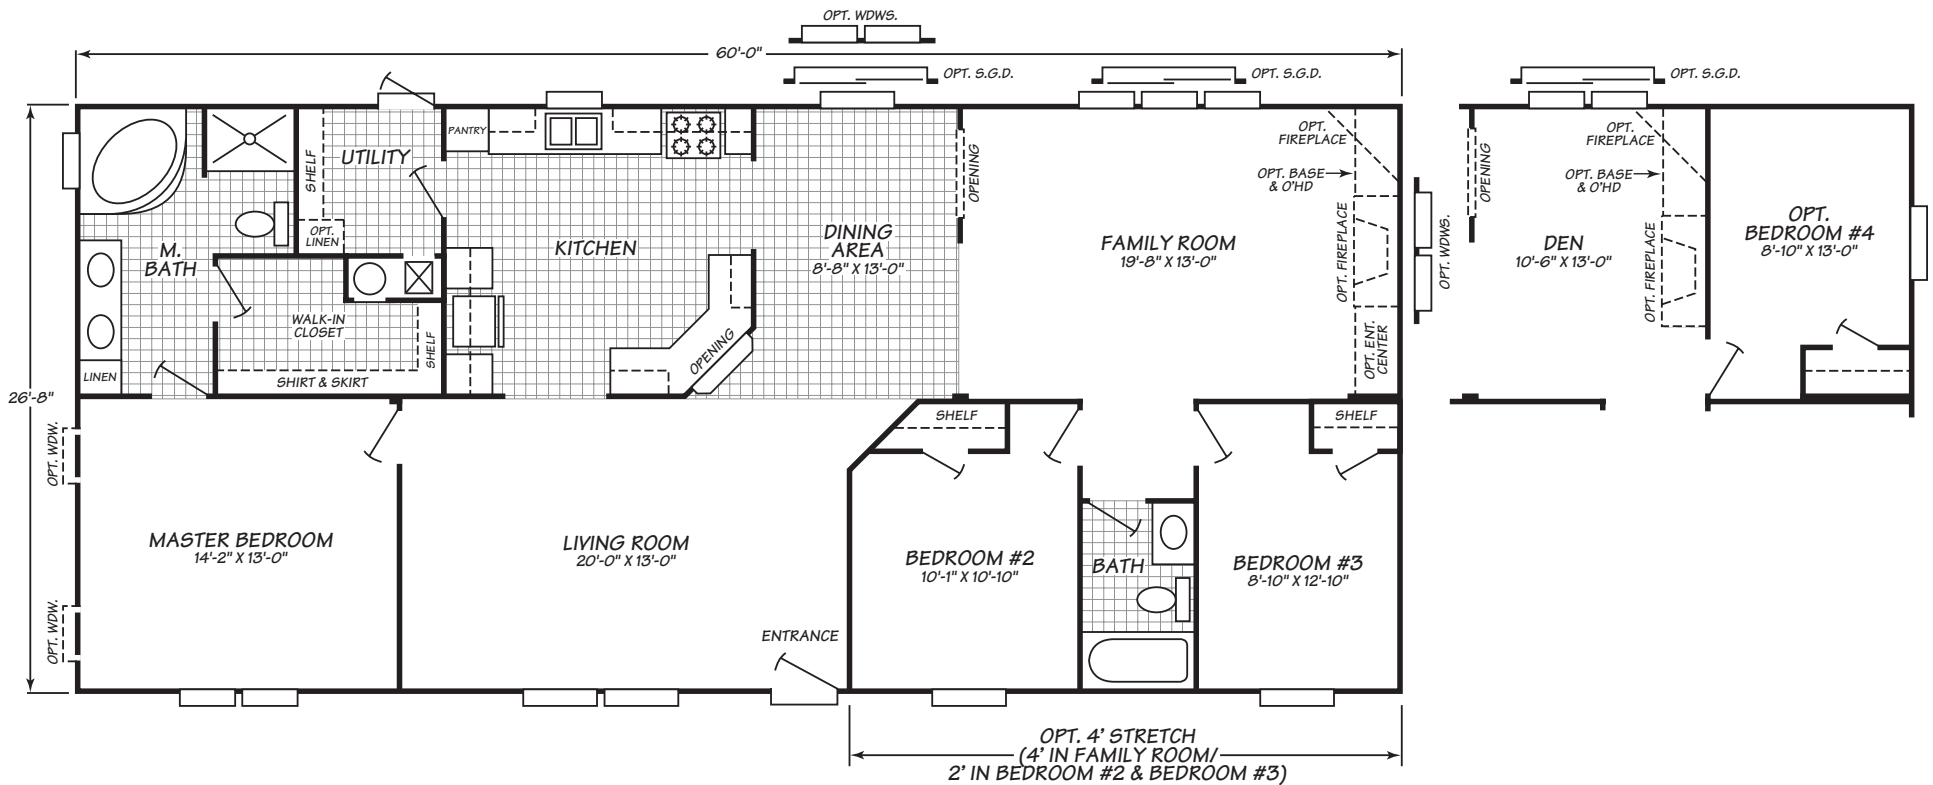

Meadowbrook Series Model 4603B

3 Bedrooms • 2 Baths • 1,866 Square Feet

Windows shown reflect standard aluminum windows. Selection of optional thermal pane (vinyl) windows may affect the size and number of windows.

Fleetwood Homes reserves the right to change colors, prices, specifications, models, dimensions and materials without notice. Rendering and diagrams are meant to be representative and, in keeping with Fleetwood's policy of constant updating and improvement, may vary from the actual home. All dimensions are nominal and approximated. Square footage is measured from exterior wall to exterior wall, and is an approximate figure. Length indicated in floorplans is floor length only. The length of the hitch is not included. (Add four feet to arrive at transportable length.) Ask your retailer for specifics. PRICES AND SPECIFICATIONS SUBJECT TO CHANGE WITHOUT NOTICE OR OBLIGATION.