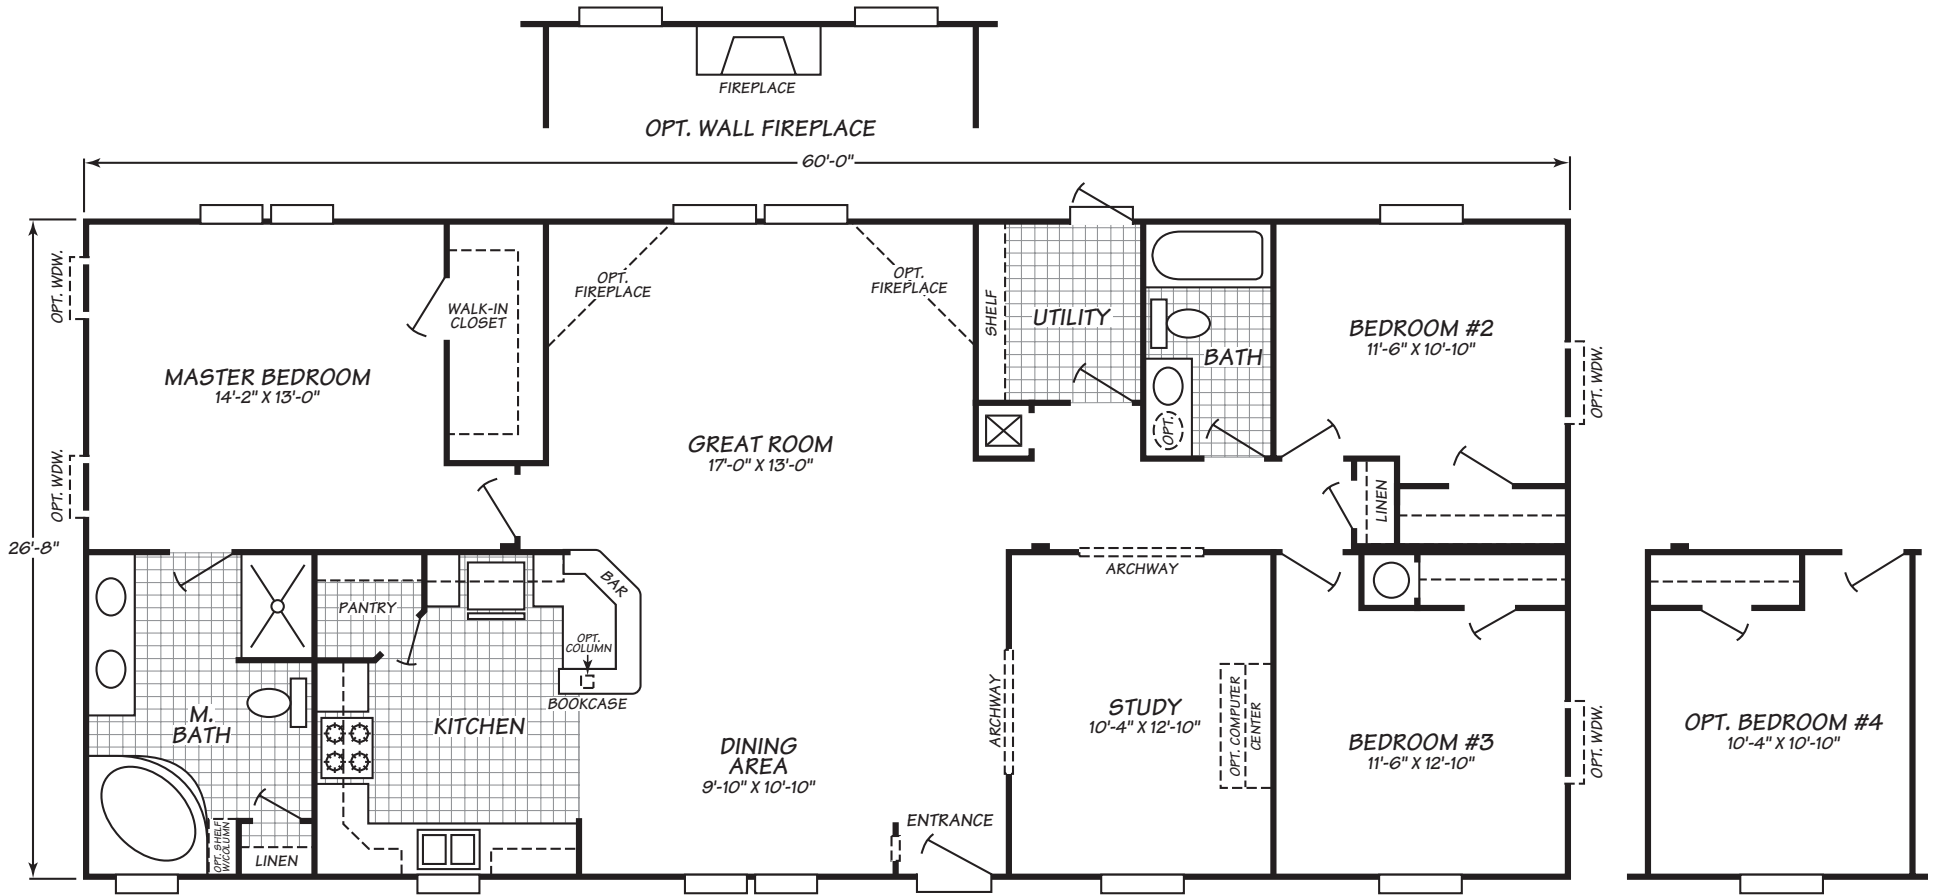

Meadowbrook Series Model 4603M

3 Bedrooms • 2 Baths • 1,599 Square Feet

Fleetwood Homes reserves the right to change colors, prices, specifications, models, dimensions and materials without notice. Rendering and diagrams are meant to be representative and, in keeping with Fleetwood's policy of constant updating and improvement, may vary from the actual home. All dimensions are nominal and approximated. Square footage is measured from exterior wall to exterior wall, and is an approximate figure. Length indicated in floorplans is floor length only. The length of the hitch is not included. (Add four feet to arrive at transportable length.) Ask your retailer for specifics. PRICES AND SPECIFICATIONS SUBJECT TO CHANGE WITHOUT NOTICE OR OBLIGATION.