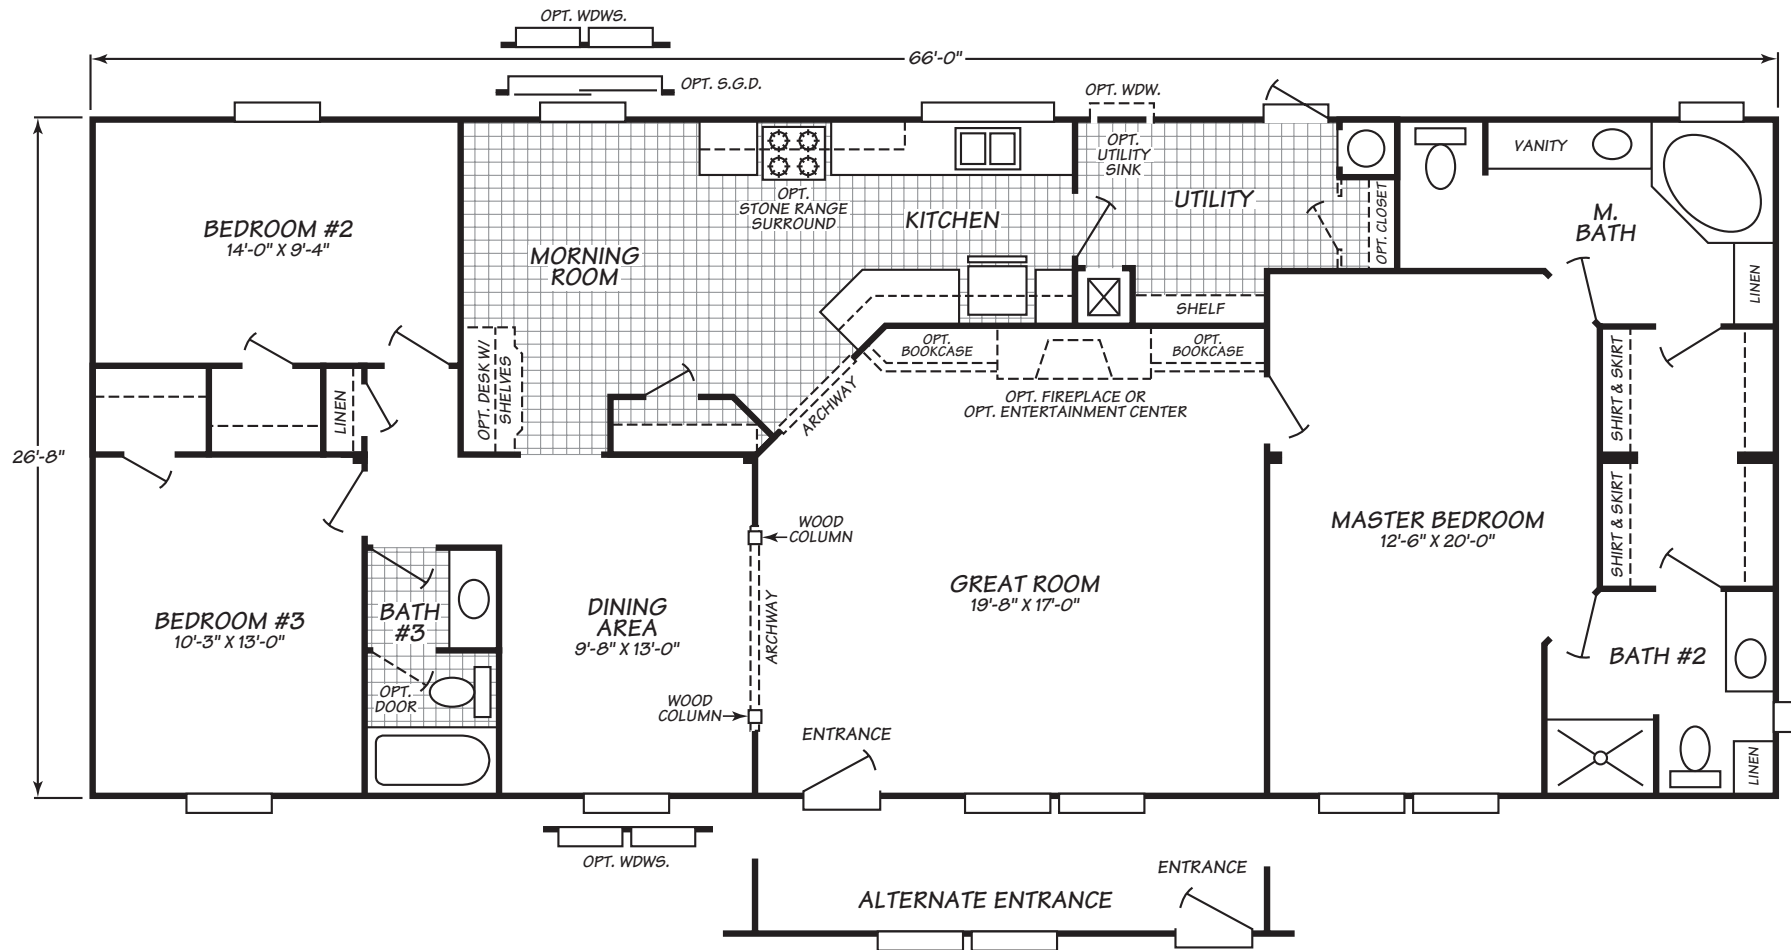

Meadowbrook Series Model 4663A

3 Bedrooms • 2 Baths • 1,759 Square Feet

Windows shown reflect standard aluminum windows. Selection of optional thermal pane (vinyl) windows may affect the size and number of windows.

Fleetwood Homes reserves the right to change colors, prices, specifications, models, dimensions and materials without notice. Rendering and diagrams are meant to be representative and, in keeping with Fleetwood's policy of constant updating and improvement, may vary from the actual home. All dimensions are nominal and approximated. Square footage is measured from exterior wall to exterior wall, and is an approximate figure. Length indicated in floorplans is floor length only. The length of the hitch is not included. (Add four feet to arrive at transportable length.) Ask your retailer for specifics. PRICES AND SPECIFICATIONS SUBJECT TO CHANGE WITHOUT NOTICE OR OBLIGATION.