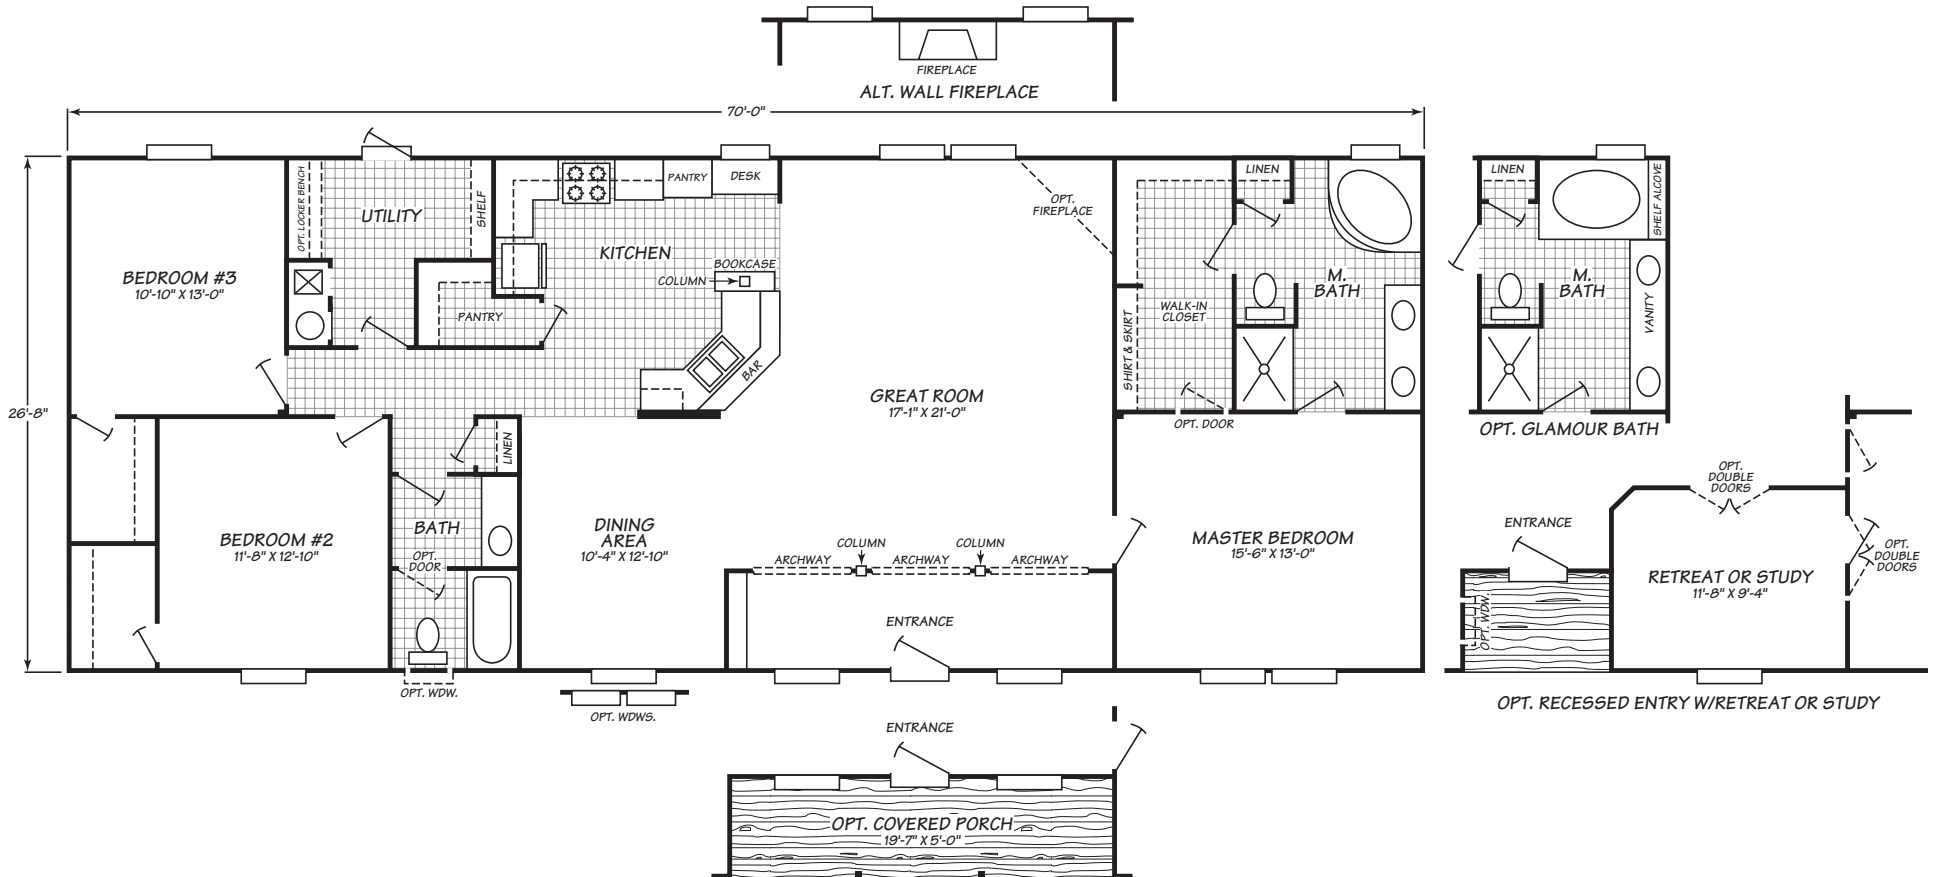

Meadowbrook Series Model 4703B

3 Bedrooms • 2 Baths • 1,866 Square Feet

Windows shown reflect standard aluminum windows. Selection of optional thermal pane (vinyl) windows may affect the size and number of windows.

Fleetwood Homes reserves the right to change colors, prices, specifications, models, dimensions and materials without notice. Rendering and diagrams are meant to be representative and, in keeping with Fleetwood's policy of constant updating and improvement, may vary from the actual home. All dimensions are nominal and approximated. Square footage is measured from exterior wall to exterior wall, and is an approximate figure. Length indicated in floorplans is floor length only. The length of the hitch is not included. (Add four feet to arrive at transportable length.) Ask your retailer for specifics. PRICES AND SPECIFICATIONS SUBJECT TO CHANGE WITHOUT NOTICE OR OBLIGATION.