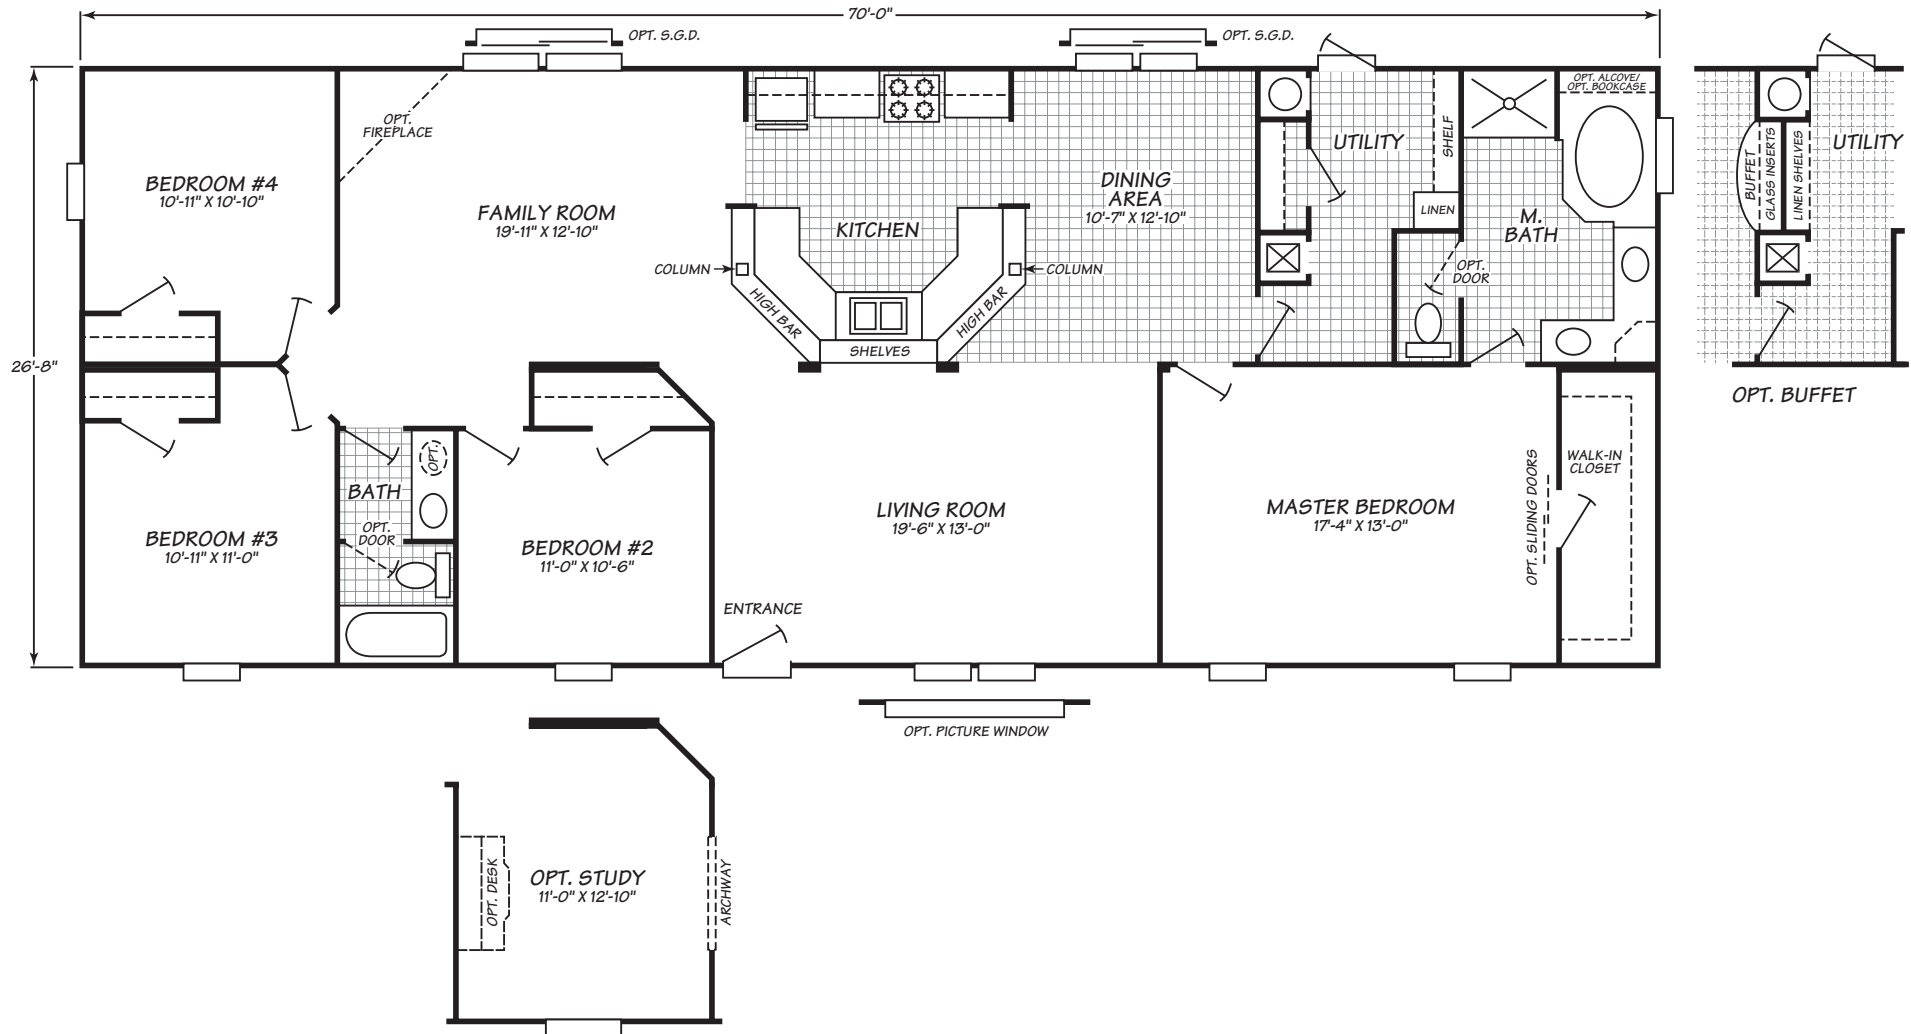

Meadowbrook Series Model 4704K

4 Bedrooms • 2 Baths • 1,866 Square Feet

Windows shown reflect standard aluminum windows. Selection of optional thermal pane (vinyl) windows may affect the size and number of windows.

Fleetwood Homes reserves the right to change colors, prices, specifications, models, dimensions and materials without notice. Rendering and diagrams are meant to be representative and, in keeping with Fleetwood's policy of constant updating and improvement, may vary from the actual home. All dimensions are nominal and approximated. Square footage is measured from exterior wall to exterior wall, and is an approximate figure. Length indicated in floorplans is floor length only. The length of the hitch is not included. (Add four feet to arrive at transportable length.) Ask your retailer for specifics. PRICES AND SPECIFICATIONS SUBJECT TO CHANGE WITHOUT NOTICE OR OBLIGATION.