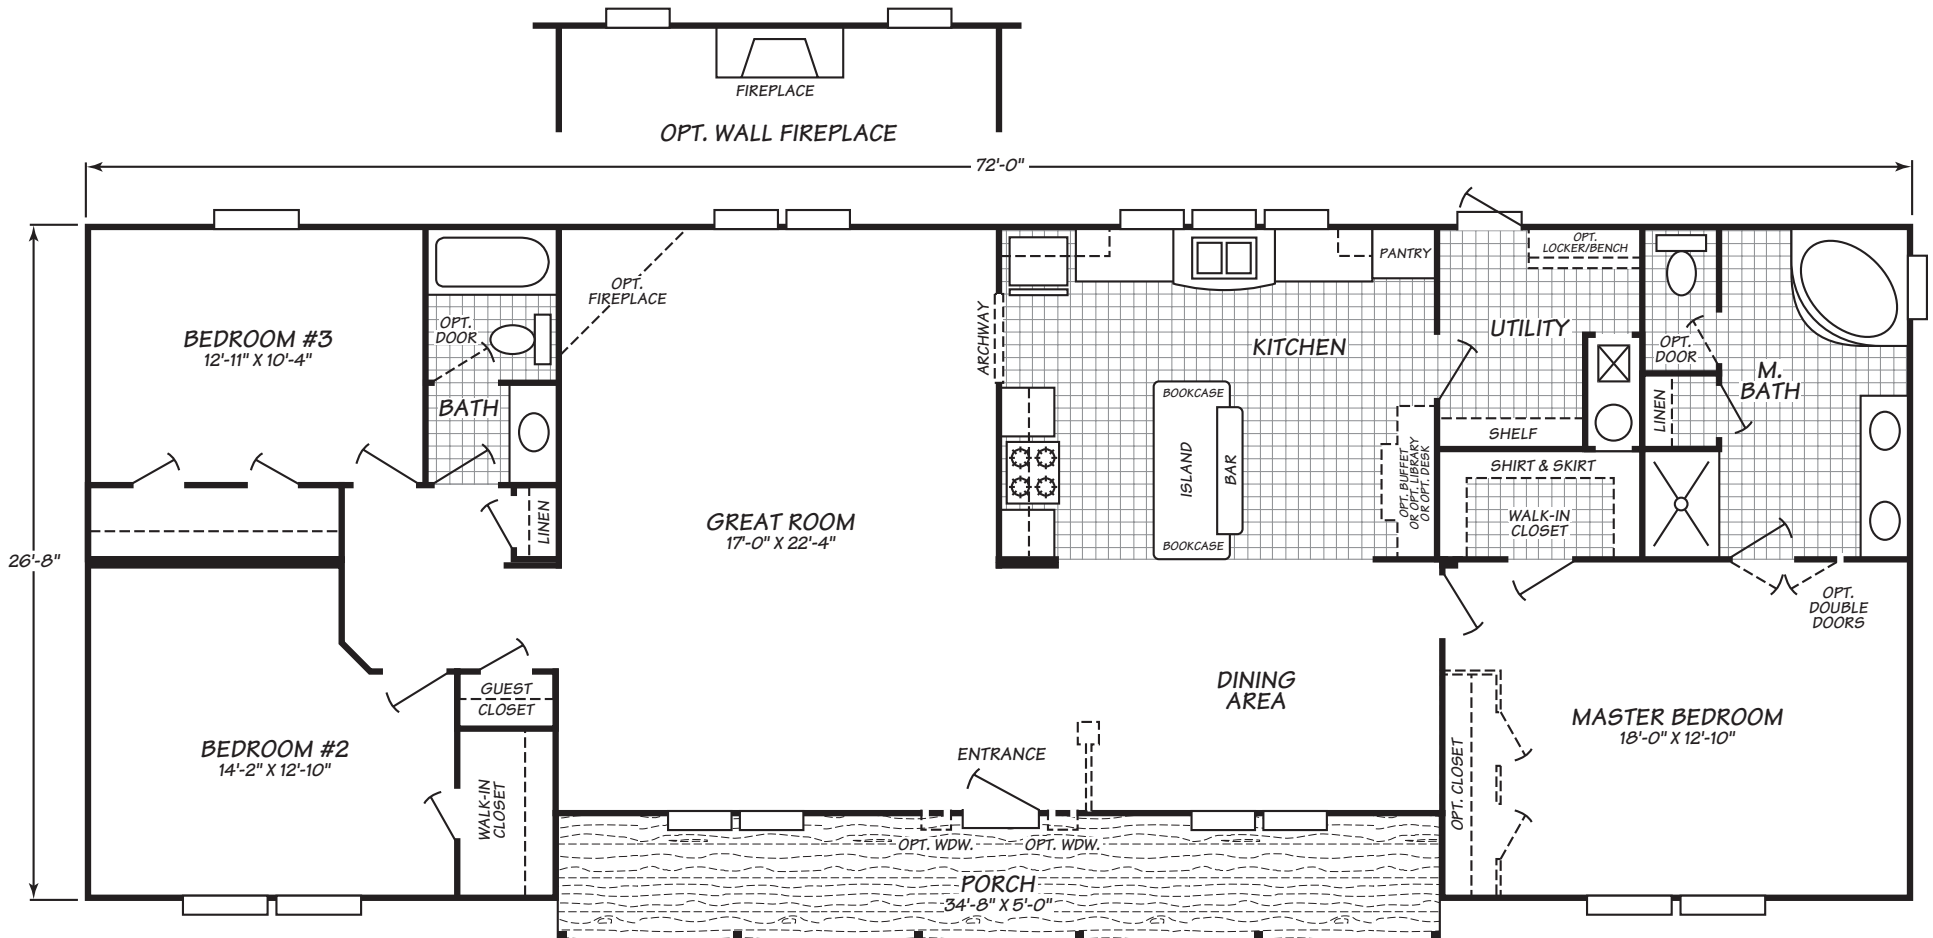

Meadowbrook Series Model 4723M

3 Bedrooms • 2 Baths • 1,804 Square Feet

Windows shown reflect standard aluminum windows. Selection of optional thermal pane (vinyl) windows may affect the size and number of windows.

Fleetwood Homes reserves the right to change colors, prices, specifications, models, dimensions and materials without notice. Rendering and diagrams are meant to be representative and, in keeping with Fleetwood's policy of constant updating and improvement, may vary from the actual home. All dimensions are nominal and approximated. Square footage is measured from exterior wall to exterior wall, and is an approximate figure. Length indicated in floorplans is floor length only. The length of the hitch is not included. (Add four feet to arrive at transportable length.) Ask your retailer for specifics. PRICES AND SPECIFICATIONS SUBJECT TO CHANGE WITHOUT NOTICE OR OBLIGATION.