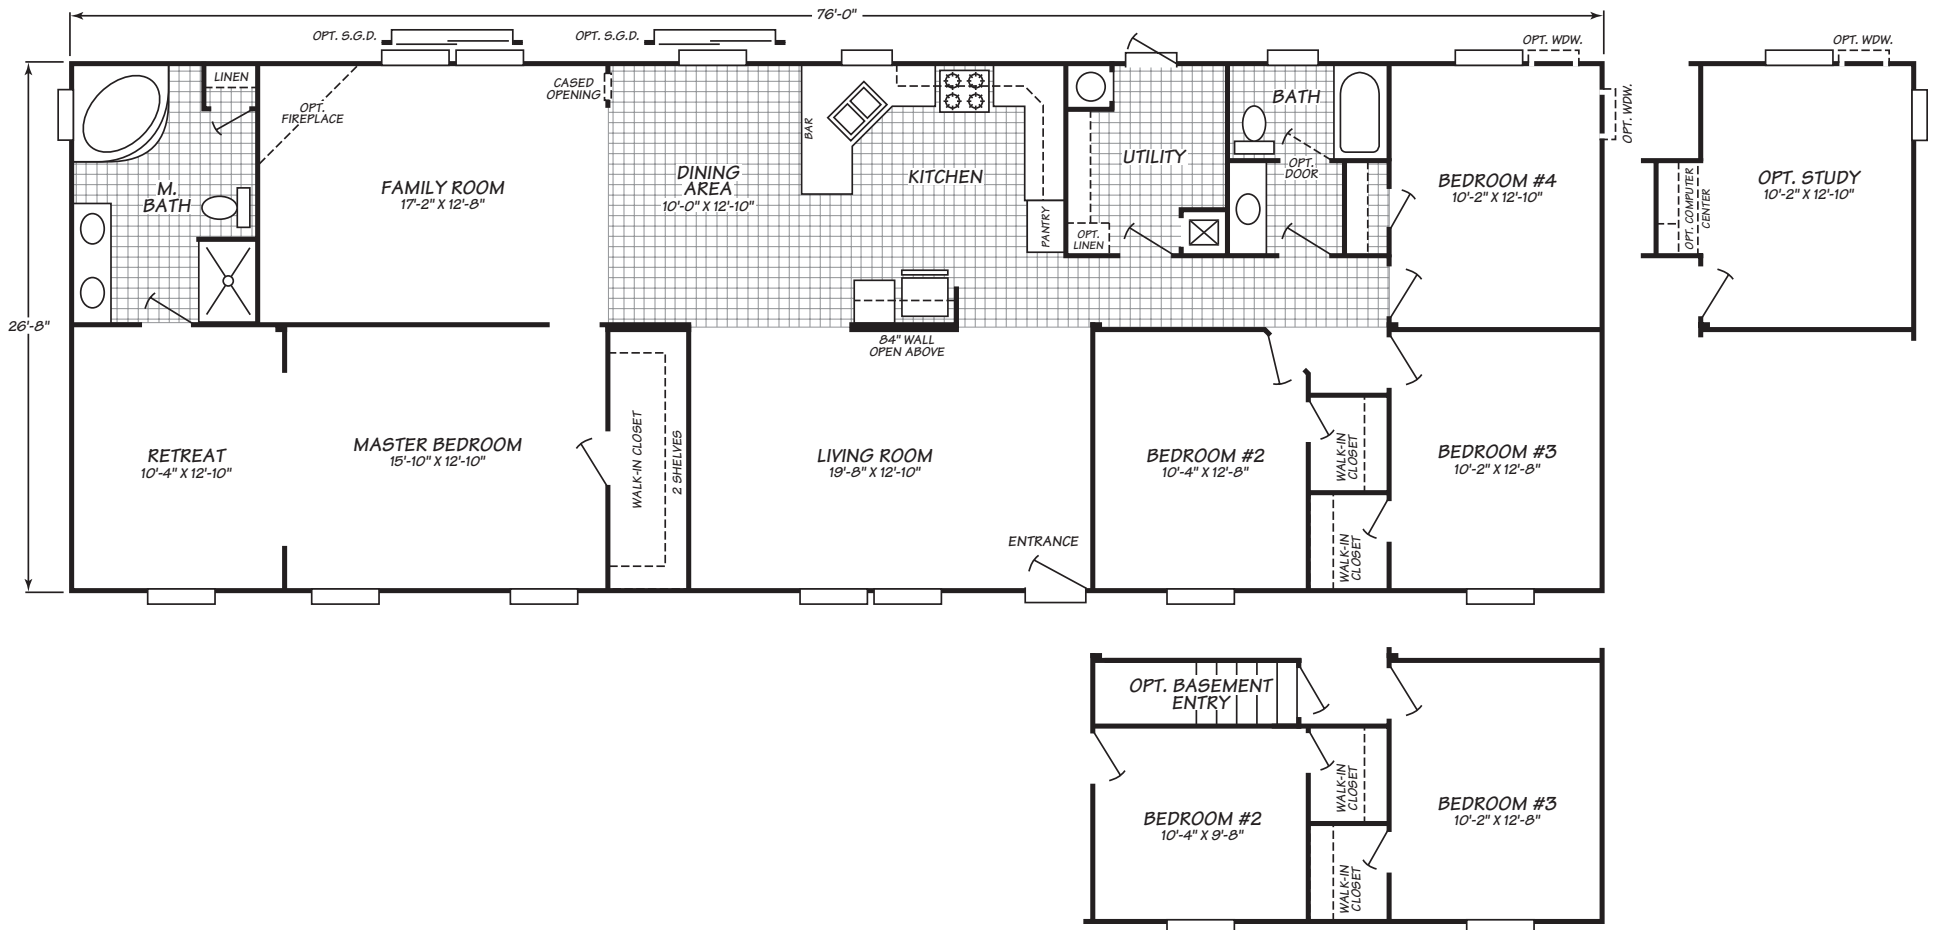

Meadowbrook Series Model 4764M

4 Bedrooms • 2 Baths • 2,026 Square Feet

Fleetwood Homes reserves the right to change colors, prices, specifications, models, dimensions and materials without notice. Rendering and diagrams are meant to be representative and, in keeping with Fleetwood's policy of constant updating and improvement, may vary from the actual home. All dimensions are nominal and approximated. Square footage is measured from exterior wall to exterior wall, and is an approximate figure. Length indicated in floorplans is floor length only. The length of the hitch is not included. (Add four feet to arrive at transportable length.) Ask your retailer for specifics. PRICES AND SPECIFICATIONS SUBJECT TO CHANGE WITHOUT NOTICE OR OBLIGATION.