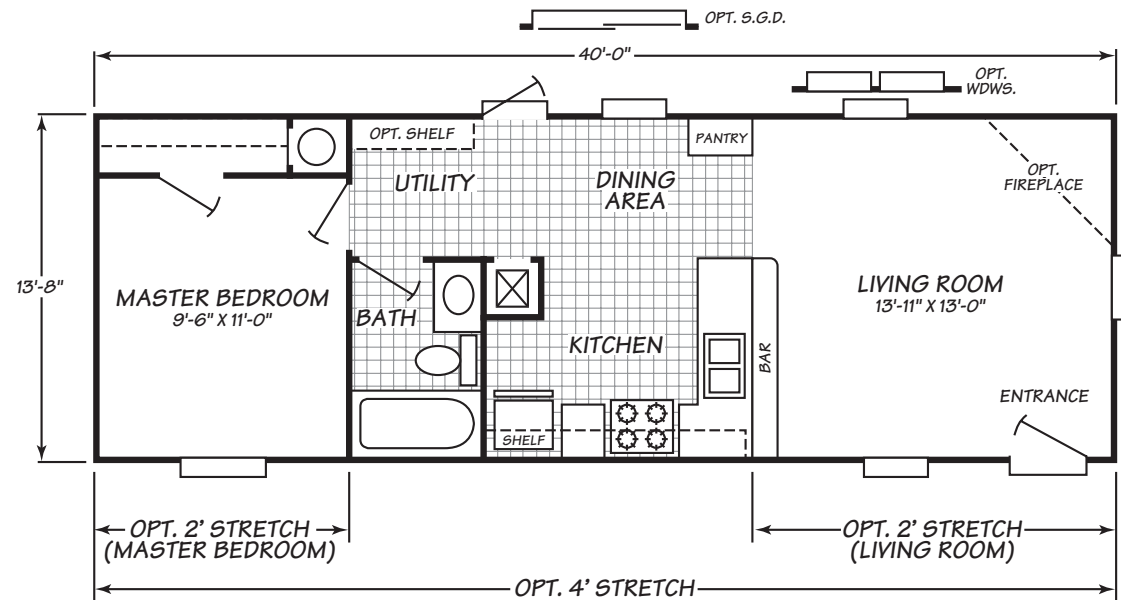

Reflection Series Model 2401R

1 Bedroom • 1 Bath • 546 Square Feet

Windows shown reflect standard aluminum windows. Selection of optional thermal pane (vinyl) windows may affect the size and number of windows.

Fleetwood Homes reserves the right to change colors, prices, specifications, models, dimensions and materials without notice. Rendering and diagrams are meant to be representative and, in keeping with Fleetwood's policy of constant updating and improvement, may vary from the actual home. All dimensions are nominal and approximated. Square footage is measured from exterior wall to exterior wall, and is an approximate figure. Length indicated in floorplans is floor length only. The length of the hitch is not included. (Add four feet to arrive at transportable length.) Ask your retailer for specifics. PRICES AND SPECIFICATIONS SUBJECT TO CHANGE WITHOUT NOTICE OR OBLIGATION.