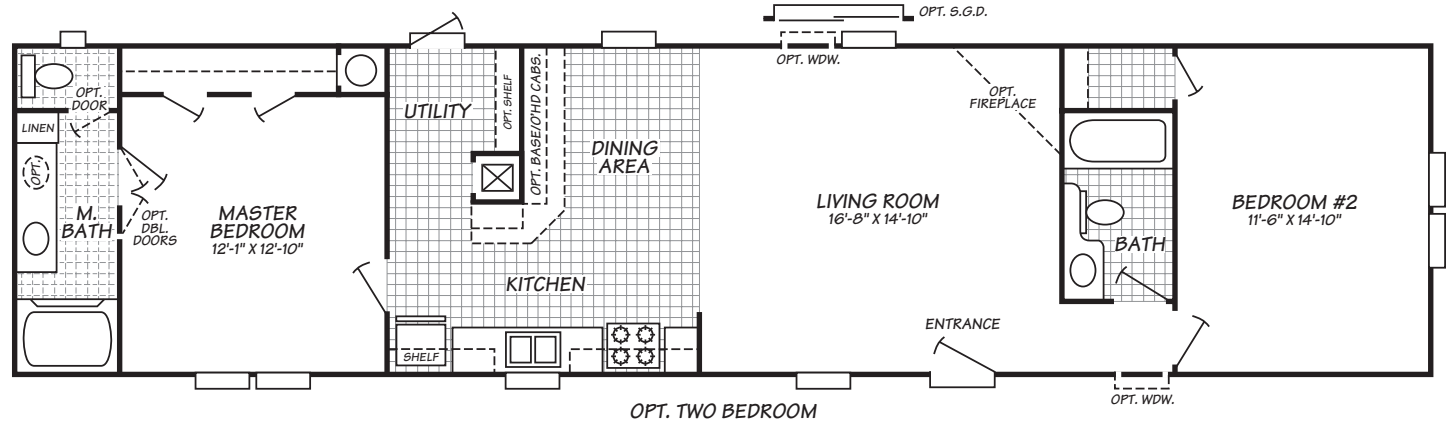

Reflection Series Model 6663R

3 Bedrooms • 2 Baths • 1,023 Square Feet

Windows shown reflect standard aluminum windows. Selection of optional thermal pane (vinyl) windows may affect the size and number of windows.

Fleetwood Homes reserves the right to change colors, prices, specifications, models, dimensions and materials without notice. Rendering and diagrams are meant to be representative and, in keeping with Fleetwood's policy of constant updating and improvement, may vary from the actual home. All dimensions are nominal and approximated. Square footage is measured from exterior wall to exterior wall, and is an approximate figure. Length indicated in floorplans is floor length only. The length of the hitch is not included. (Add four feet to arrive at transportable length.) Ask your retailer for specifics. PRICES AND SPECIFICATIONS SUBJECT TO CHANGE WITHOUT NOTICE OR OBLIGATION.