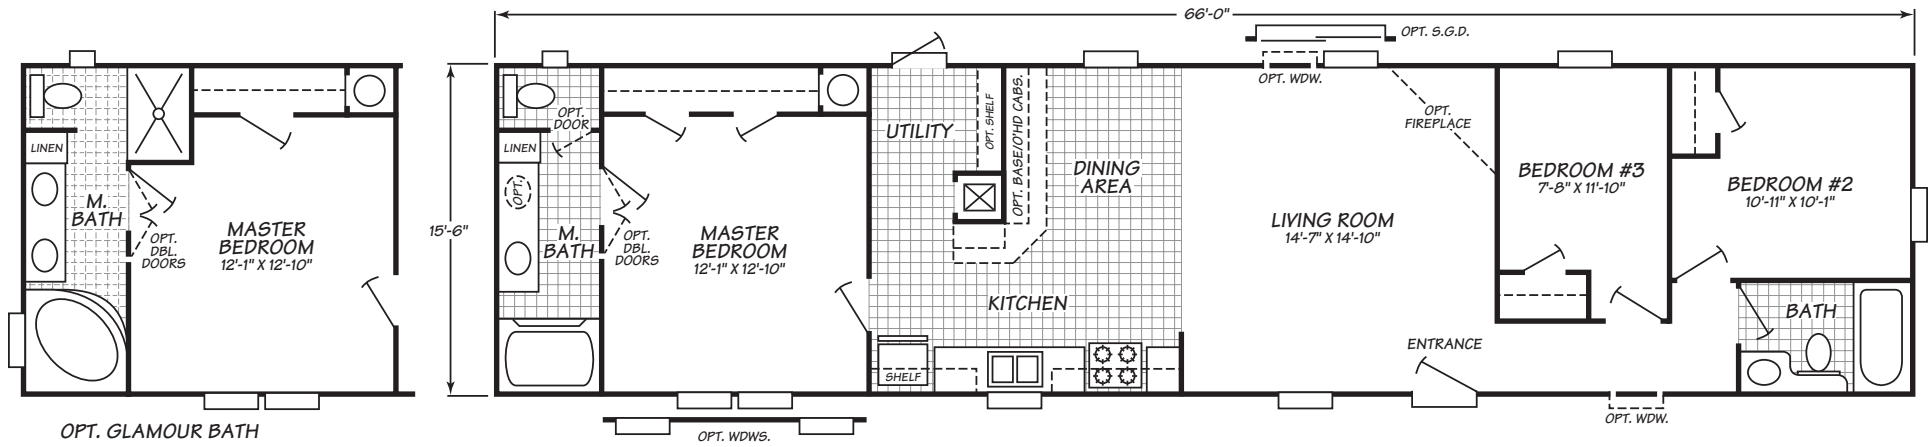

Reflection Series Model 6663R

3 Bedrooms • 2 Baths • 1,023 Square Feet

Windows shown reflect standard aluminum windows. Selection of optional thermal pane (vinyl) windows may affect the size and number of windows.

Fleetwood Homes reserves the right to change colors, prices, specifications, models, dimensions and materials without notice. Rendering and diagrams are meant to be representative and, in keeping with Fleetwood's policy of constant updating and improvement, may vary from the actual home. All dimensions are nominal and approximated. Square footage is measured from exterior wall to exterior wall, and is an approximate figure. Length indicated in floorplans is floor length only. The length of the hitch is not included. (Add four feet to arrive at transportable length.) Ask your retailer for specifics. PRICES AND SPECIFICATIONS SUBJECT TO CHANGE WITHOUT NOTICE OR OBLIGATION.