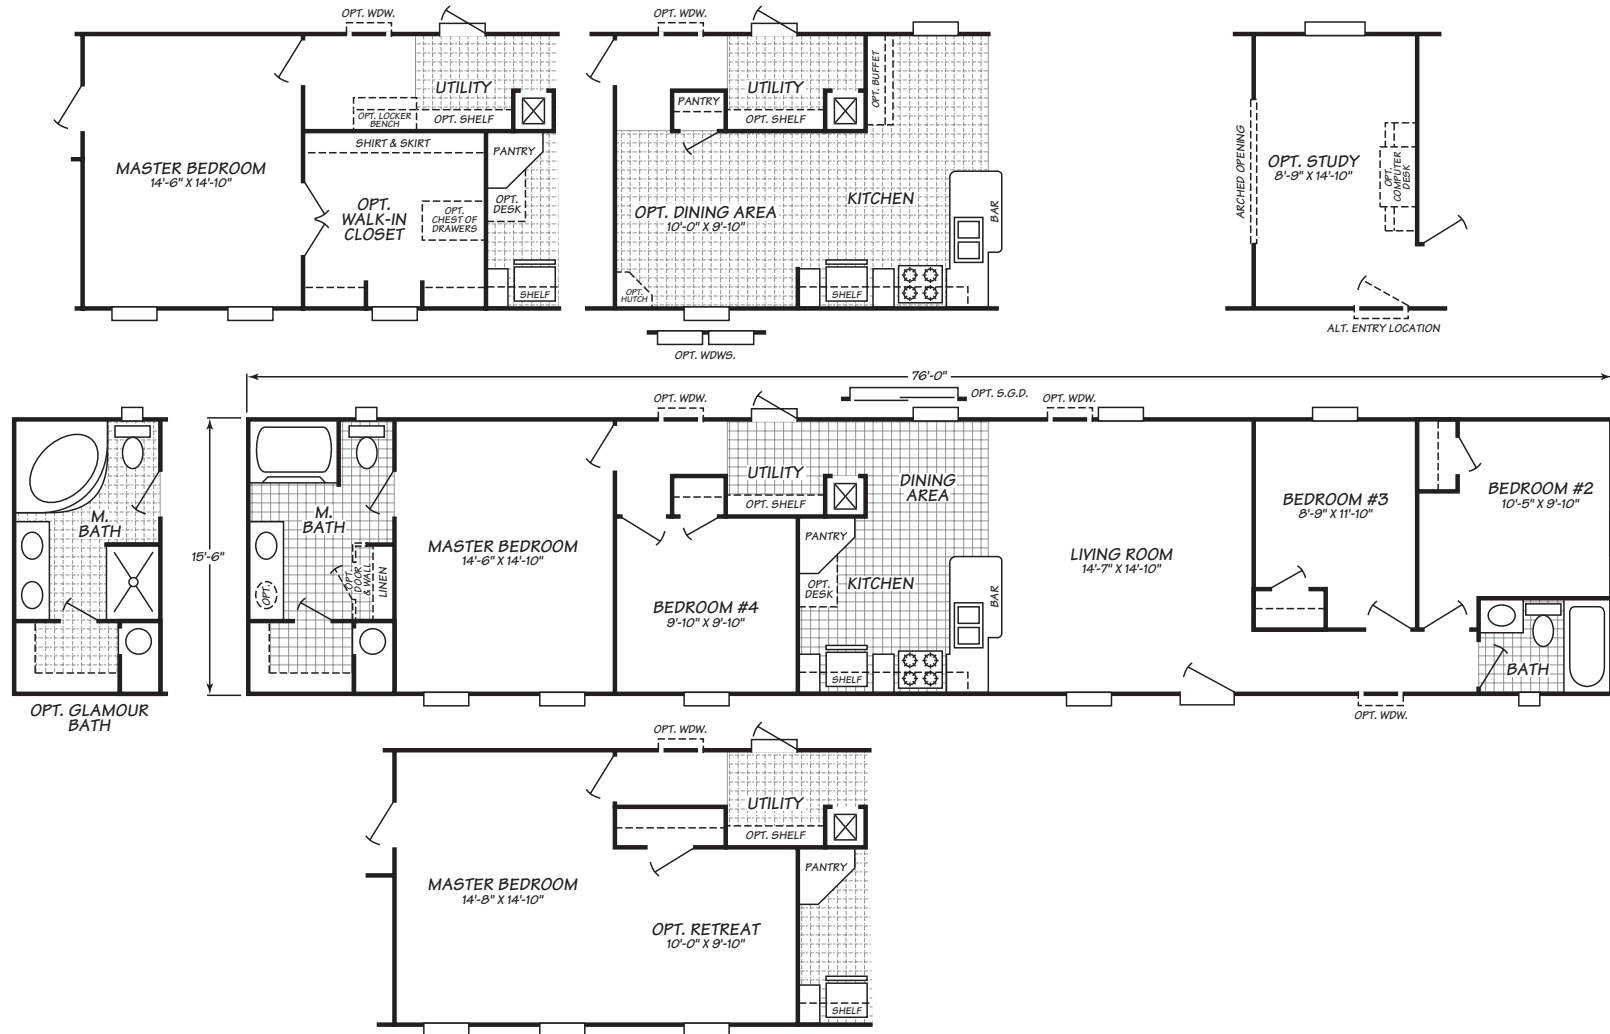

Reflection Series Model 6764R

4 Bedrooms • 2 Baths • 1,178 Square Feet

Windows shown reflect standard aluminum windows. Selection of optional thermal pane (vinyl) windows may affect the size and number of windows.

Fleetwood Homes reserves the right to change colors, prices, specifications, models, dimensions and materials without notice. Rendering and diagrams are meant to be representative and, in keeping with Fleetwood's policy of constant updating and improvement, may vary from the actual home. All dimensions are nominal and approximated. Square footage is measured from exterior wall to exterior wall, and is an approximate figure. Length indicated in floorplans is floor length only. The length of the hitch is not included. (Add four feet to arrive at transportable length.) Ask your retailer for specifics. PRICES AND SPECIFICATIONS SUBJECT TO CHANGE WITHOUT NOTICE OR OBLIGATION.